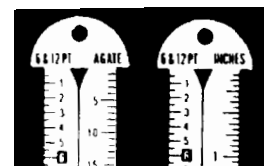

Printer's Line Gauge #612

12" **$7.10**

18" **$9.25**

24" **$12.25**

Prices effective April 1, 2000. All prices, terms and product specifications are subject to change without notice. Prices do not include shipping charges and/or state sales tax where applicable.