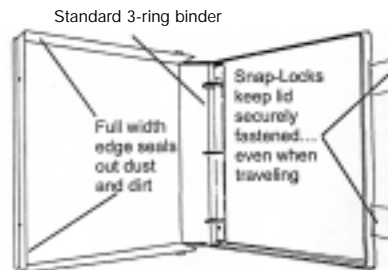

Tank with 2 35mm reels \$24.50

Portage Direct Print Paper Waterproof

For use with the DPS Direct Print System

5" x 7" (100 sheet box) \$29.50

8" x 10" (100 sheet box) \$62.50

11" x 14" (100 sheet box) \$129.00

Portage DPS Screens

Available in 65, 85, 100 or 133 lines per inch

8" x 10" \$75.00

11" x 14" \$110.00

14" x 17" \$155.00

16" x 20" \$240.00

Archival Storage System

For prints, slides, or negatives. Standard 3-hole design. Locks out dirt and dust. New square rings hold large pages including slide pages, and most standard print pages. Archival quality.

DL-IS/B (Black) \$14.95

Negative Print Files

Superior presentation, filing and storage. For 35mm negatives. 3 hole punched.

PR-35-7B package of 25 \$7.00

PR-35-7B pack 100 \$24.00

PRICES SUBJECT TO CHANGE WITHOUT NOTICE